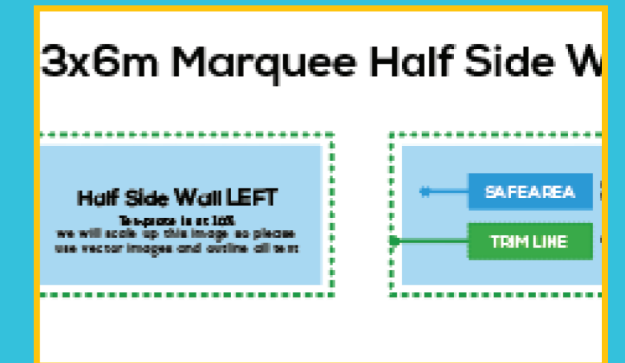

PRODUCT SETUP FACT SHEET

3x6m MARQUEE

3x6m Marquee Canopy with Walls

Full Size Back Wall

Half Side Wall

GENERIC FACTS:

- Convert all text to outlines
- If your design has a border, it must be no less than 3mm thick (5mm including bleed)
- File provided in CMYK only
- Our recommended rich black break down in 40%C, 40%M, 40%Y, and 100%K
- Supplied as press ready PDF

IMPORTANT DESIGN NOTES:

- As per industry standard colours may vary up to 5%
- For the best colour accuracy please refer to a Pantone colour guide and not your screen.

PRODUCT SPECIFICS:

- Size: 3x6m marquee canopy with walls
- No bleed required for this template
- Template is at 10%
- Use of vector image recommended

Canopy
page 2

Full Walls
page 3

Half Walls
page 4

3x6m Marquee Canopy

6m Marquee Full Walls

Left Full Side Wall

3m Marquee Walls is at 10%
we will scale up this image so please
use vector images and outline all text