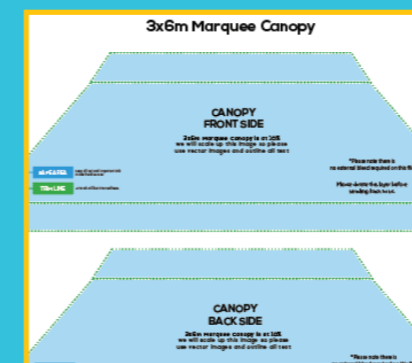

PRODUCT SETUP FACT SHEET

3x6m MARQUEE

3x6m Marquee Canopy with Walls

Full Size Back Wall

Half Side Wall

GENERIC FACTS:

- Convert all text to outlines
- If your design has a border, it must be no less than 3mm thick (5mm including bleed)
- File provided in CMYK only
- Our recommended rich black break down in 40%C, 40%M, 40%Y, and 100%K
- Supplied as press ready PDF

IMPORTANT DESIGN NOTES:

- As per industry standard colours may vary up to 5%
- For the best colour accuracy please refer to a Pantone colour guide and not your screen.

PRODUCT SPECIFICS:

- Size: 3x6m marquee canopy with walls
- No bleed required for this template
- Template is at 10%
- Use of vector image recommended

Canopy
page 2

Full Walls
page 3

Half Walls
page 4

3x6m Marquee Canopy

6m Marquee Full Walls

Left Full Side Wall

3m Marquee Walls is at 10%
we will scale up this image so please
use vector images and outline all text

Please delete this layer before
sending back to us.

SAFE AREA

Place important text or image inside
this blue area to prevent trimming.

TRIM LINE

Artwork will be trimmed here.

Right Full Side Wall

3m Marquee Walls is at 10%
we will scale up this image so please
use vector images and outline all text