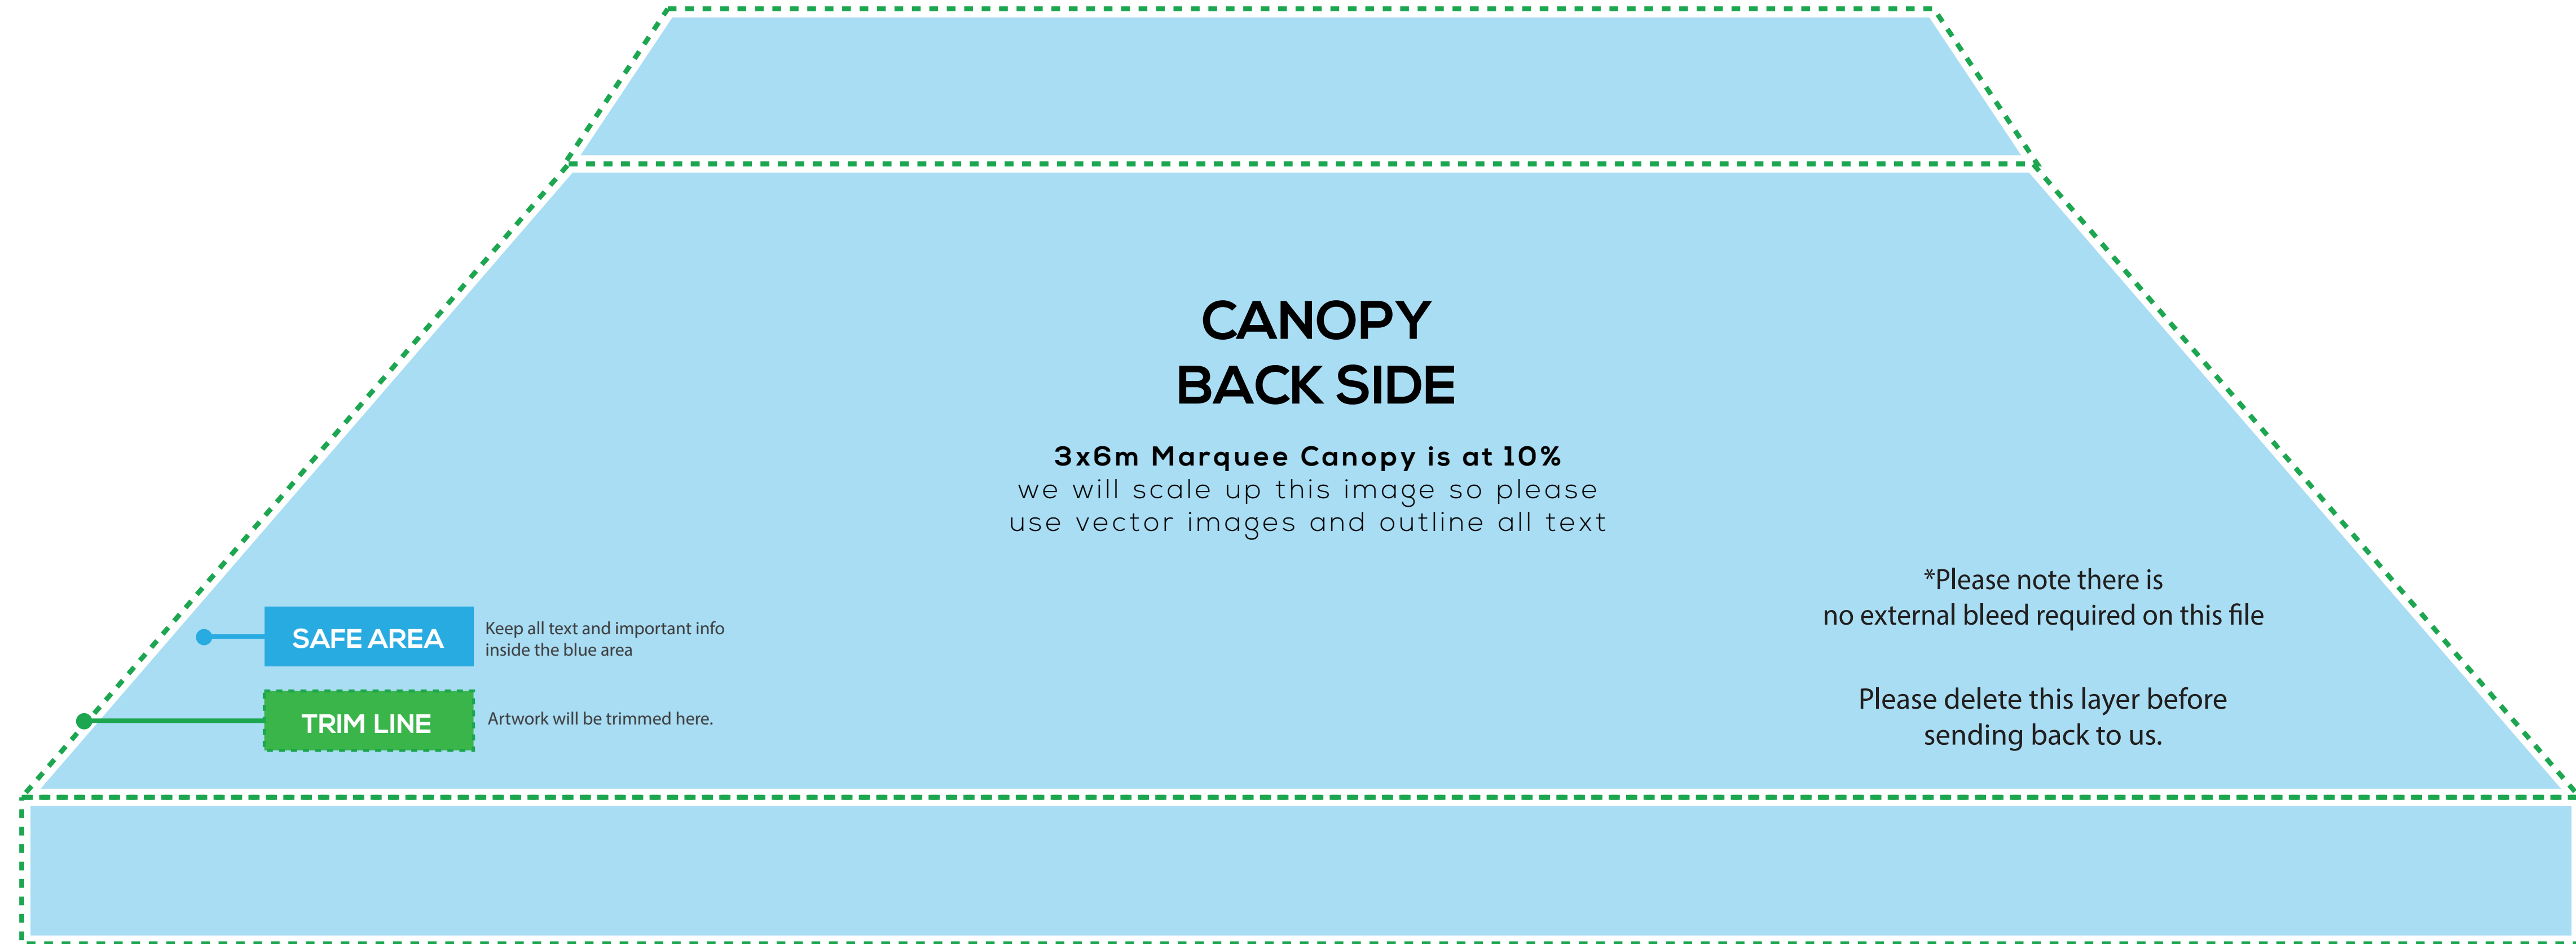

PRODUCT SETUP FACT SHEET

3x6m MARQUEE

3x6m Marquee Canopy with Walls

Full Size Back Wall

Half Side Wall

GENERIC FACTS:

- Convert all text to outlines
- If your design has a border, it must be no less than 3mm thick (5mm including bleed)
- File provided in CMYK only
- Our recommended rich black break down in 40%C, 40%M, 40%Y, and 100%K
- Supplied as press ready PDF

IMPORTANT DESIGN NOTES:

- As per industry standard colours may vary up to 5%
- For the best colour accuracy please refer to a Pantone colour guide and not your screen.

PRODUCT SPECIFICS:

- Size: 3x6m marquee canopy with walls
- No bleed required for this template
- Template is at 10%
- Use of vector image recommended

Canopy
page 2

Full Walls
page 3

Half Walls
page 4

3x6m Marquee Canopy

6m Marquee Full Walls

Left Full Side Wall

3m Marquee Walls is at 10%
we will scale up this image so please
use vector images and outline all text

*Please note there is
no external bleed required on this file

Please delete this layer before
sending back to us.

SAFE AREA

Place important text or image inside
this blue area to prevent trimming.

TRIM LINE