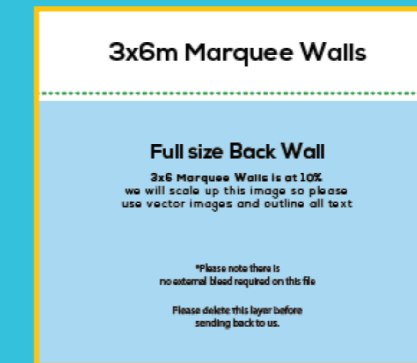

PRODUCT SETUP FACT SHEET

3x6m MARQUEE

3x6m Marquee Canopy with Walls

Full Size Back Wall

Half Side Wall

GENERIC FACTS:

- Convert all text to outlines
- If your design has a border, it must be no less than 3mm thick (5mm including bleed)
- File provided in CMYK only
- Our recommended rich black break down in 40%C, 40%M, 40%Y, and 100%K
- Supplied as press ready PDF

IMPORTANT DESIGN NOTES:

- As per industry standard colours may vary up to 5%
- For the best colour accuracy please refer to a Pantone colour guide and not your screen.

PRODUCT SPECIFICS:

- Size: 3x6m marquee canopy with walls
- No bleed required for this template
- Template is at 10%
- Use of vector image recommended

Canopy
page 2

Full Walls
page 3

Half Walls
page 4

3x6m Marquee Canopy

6m Marquee Full Walls

Left Full Side Wall

3m Marquee Walls is at 10%
we will scale up this image so please
use vector images and outline all text