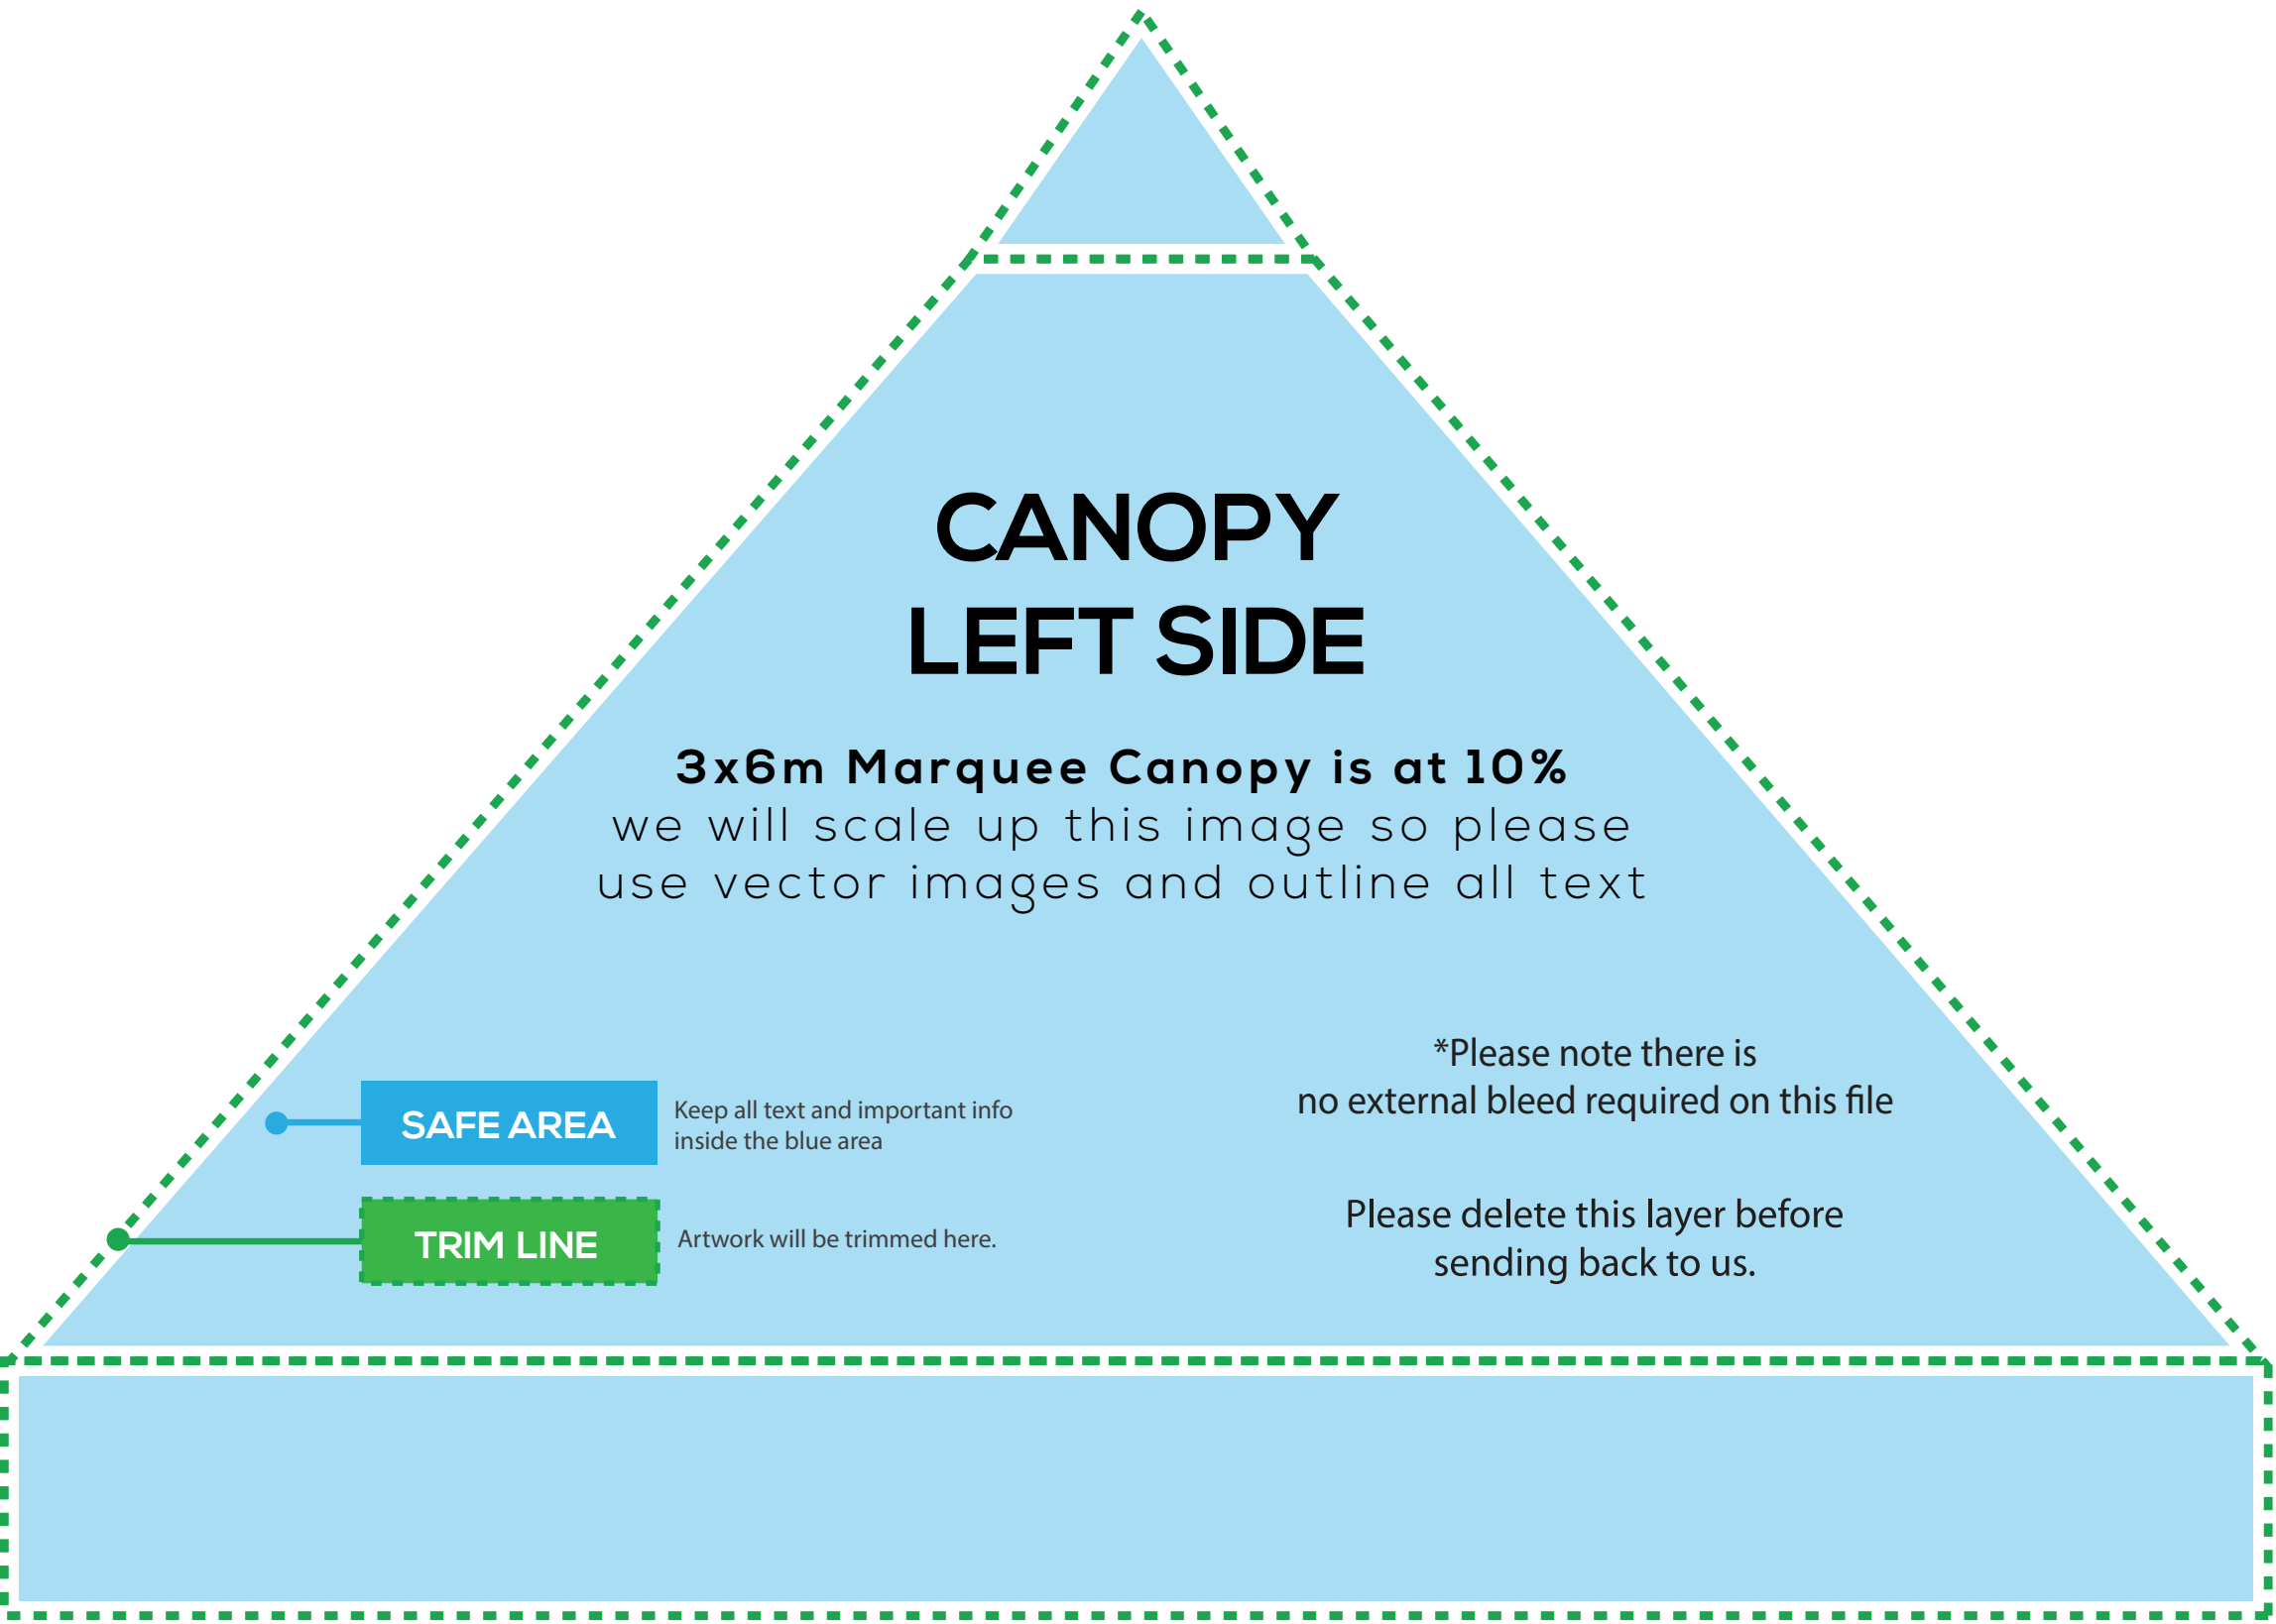

PRODUCT SETUP FACT SHEET

3x6m MARQUEE

3x6m Marquee Canopy with Walls

Full Size Back Wall

Half Side Wall

GENERIC FACTS:

- Convert all text to outlines
- If your design has a border, it must be no less than 3mm thick (5mm including bleed)
- File provided in CMYK only
- Our recommended rich black break down in 40%C, 40%M, 40%Y, and 100%K
- Supplied as press ready PDF

IMPORTANT DESIGN NOTES:

- As per industry standard colours may vary up to 5%
- For the best colour accuracy please refer to a Pantone colour guide and not your screen.

PRODUCT SPECIFICS:

- Size: 3x6m marquee canopy with walls
- No bleed required for this template
- Template is at 10%
- Use of vector image recommended

Canopy
page 2

Full Walls
page 3

Half Walls
page 4

3x6m Marquee Canopy

6m Marquee Full Walls

Left Full Side Wall

3m Marquee Walls is at 10%
we will scale up this image so please
use vector images and outline all text

Please delete this layer before
sending back to us.

SAFE AREA

Place important text or image inside
this blue area to prevent trimming.

TRIM LINE

Artwork will be trimmed here.

Right Full Side Wall

3m Marquee Walls is at 10%
we will scale up this image so please
use vector images and outline all text