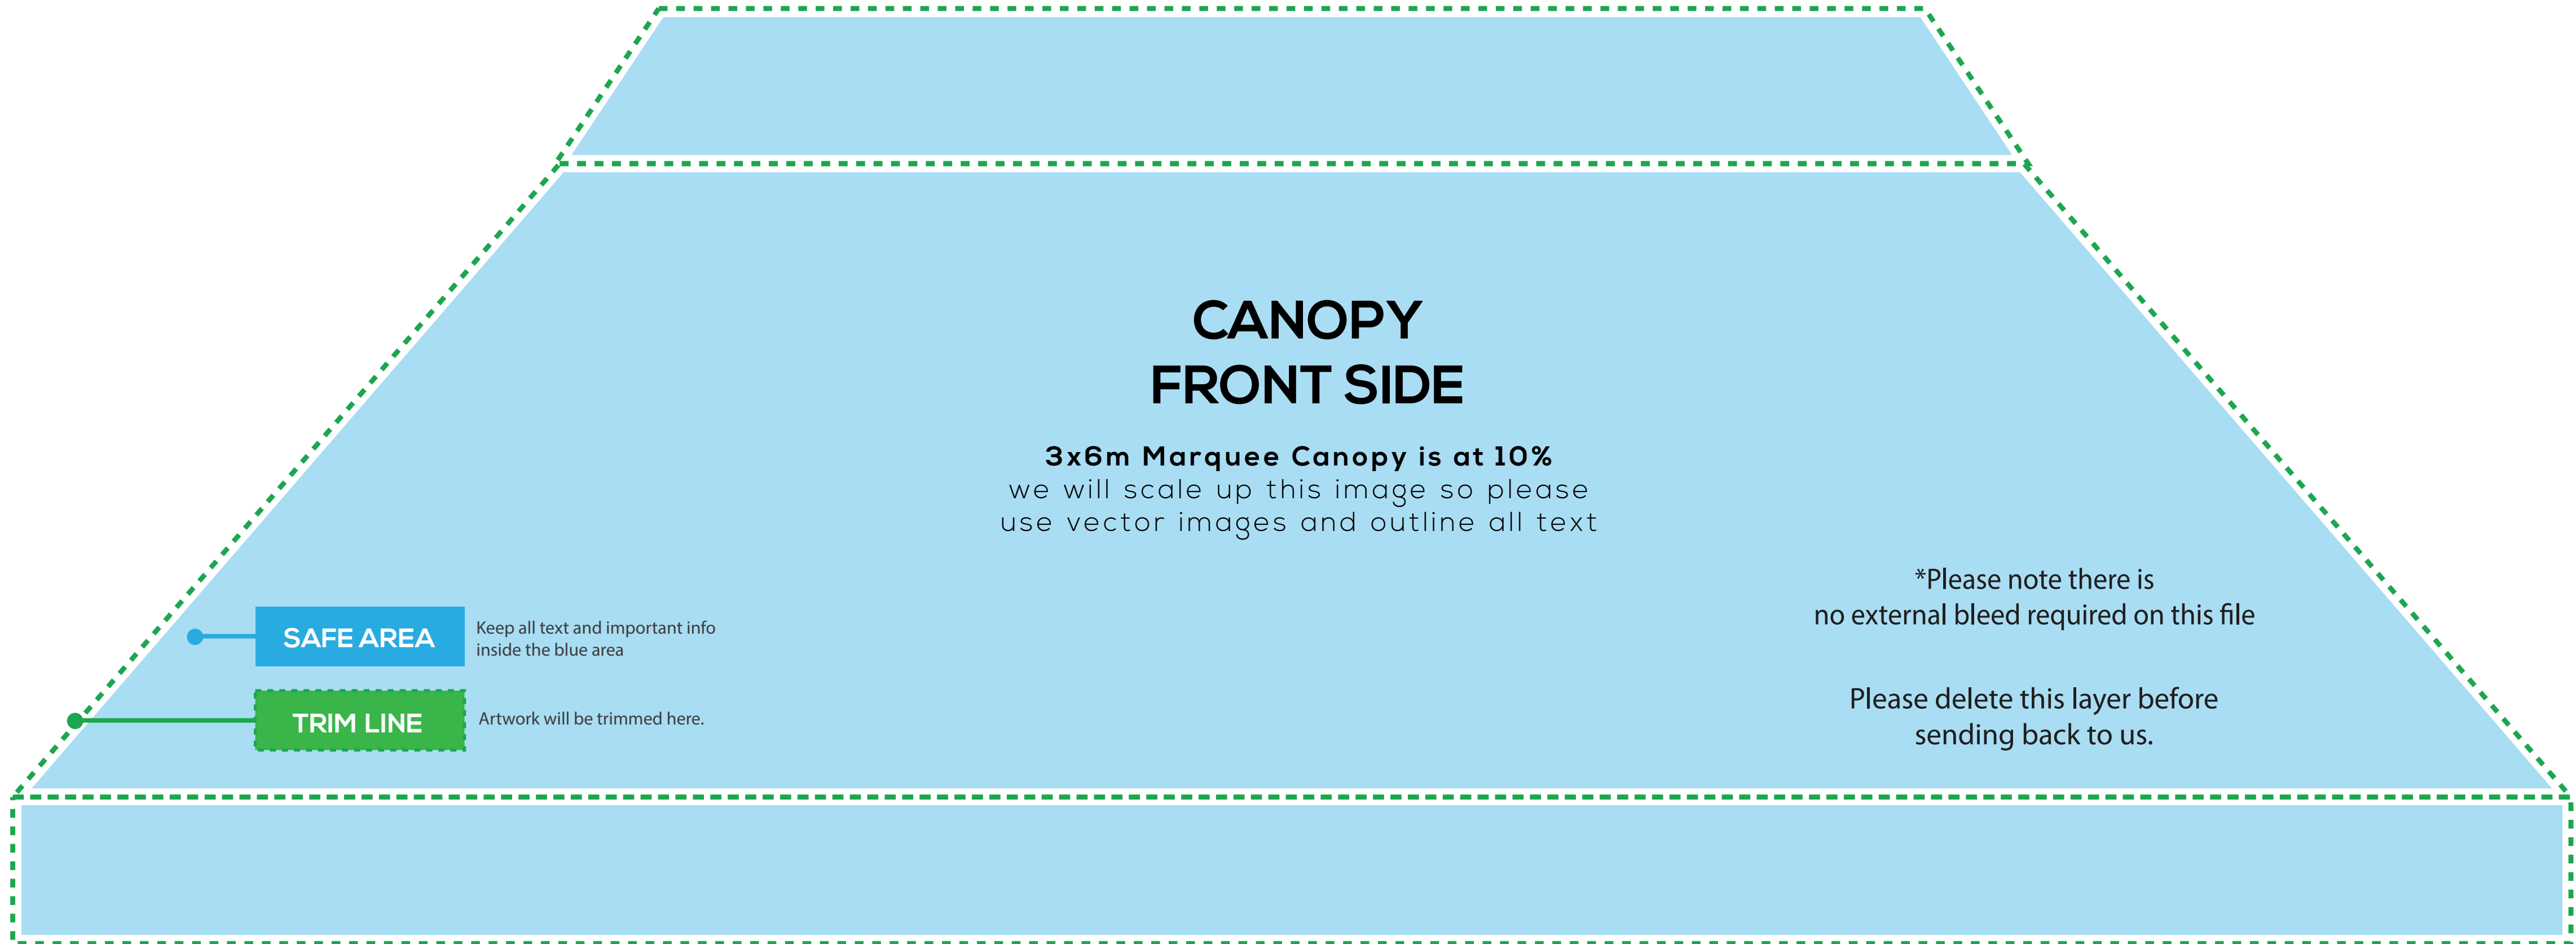

PRODUCT SETUP FACT SHEET

3x6m MARQUEE

3x6m Marquee Canopy with Walls

Full Size Back Wall

Half Side Wall

GENERIC FACTS:

- Convert all text to outlines
- If your design has a border, it must be no less than 3mm thick (5mm including bleed)
- File provided in CMYK only
- Our recommended rich black break down in 40%C, 40%M, 40%Y, and 100%K
- Supplied as press ready PDF

IMPORTANT DESIGN NOTES:

- As per industry standard colours may vary up to 5%
- For the best colour accuracy please refer to a Pantone colour guide and not your screen.

PRODUCT SPECIFICS:

- Size: 3x6m marquee canopy with walls
- No bleed required for this template
- Template is at 10%
- Use of vector image recommended

Canopy
page 2

Full Walls
page 3

Half Walls
page 4

3x6m Marquee Canopy

6m Marquee Full Walls

Left Full Side Wall

3m Marquee Walls is at 10%
we will scale up this image so please
use vector images and outline all text

*Please note there is
no external bleed required on this file

Please delete this layer before
sending back to us.

SAFE AREA

Place important text or image inside
this blue area to prevent trimming.

TRIM LINE