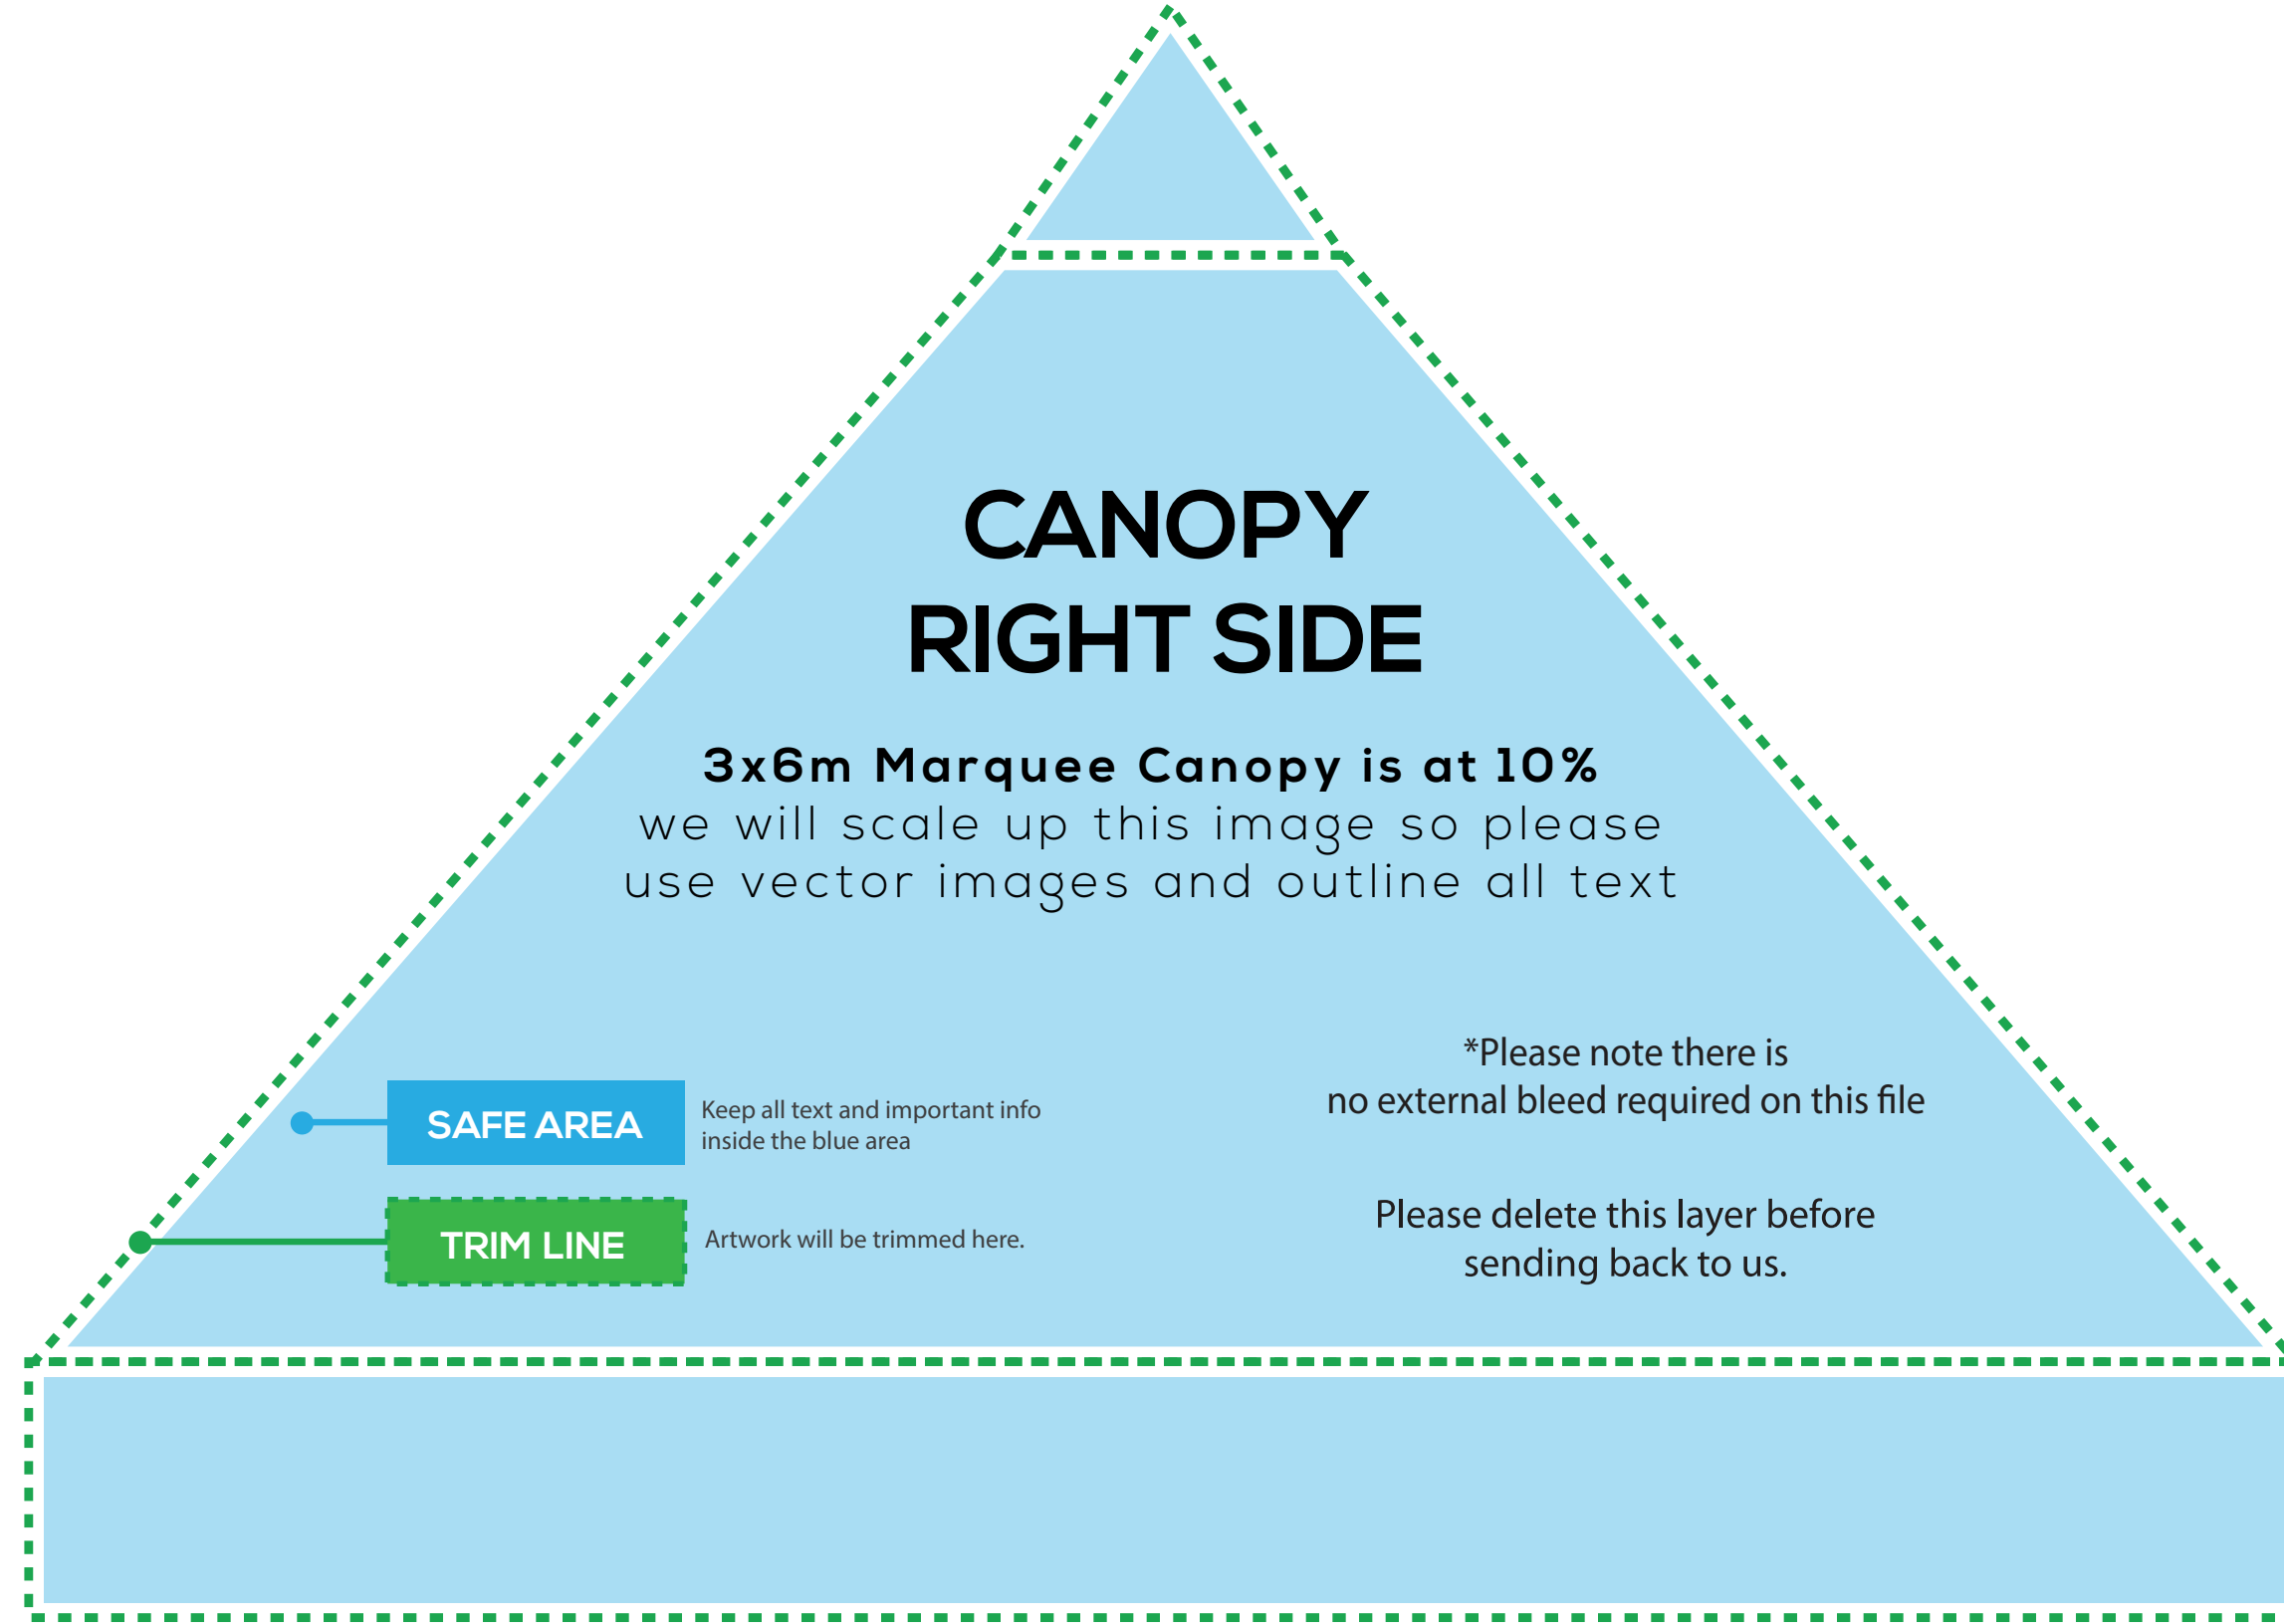

PRODUCT SETUP FACT SHEET

3x6m MARQUEE

3x6m Marquee Canopy with Walls

Full Size Back Wall

Half Side Wall

GENERIC FACTS:

- Convert all text to outlines
- If your design has a border, it must be no less than 3mm thick (5mm including bleed)
- File provided in CMYK only
- Our recommended rich black break down in 40%C, 40%M, 40%Y, and 100%K
- Supplied as press ready PDF

IMPORTANT DESIGN NOTES:

- As per industry standard colours may vary up to 5%
- For the best colour accuracy please refer to a Pantone colour guide and not your screen.

PRODUCT SPECIFICS:

- Size: 3x6m marquee canopy with walls
- No bleed required for this template
- Template is at 10%
- Use of vector image recommended

Canopy
page 2

Full Walls
page 3

Half Walls
page 4

3x6m Marquee Canopy

6m Marquee Full Walls

Left Full Side Wall

3m Marquee Walls is at 10%
we will scale up this image so please
use vector images and outline all text

Please delete this layer before
sending back to us.

SAFE AREA

Place important text or image inside
this blue area to prevent trimming.

TRIM LINE

Artwork will be trimmed here.

Right Full Side Wall

3m Marquee Walls is at 10%
we will scale up this image so please
use vector images and outline all text